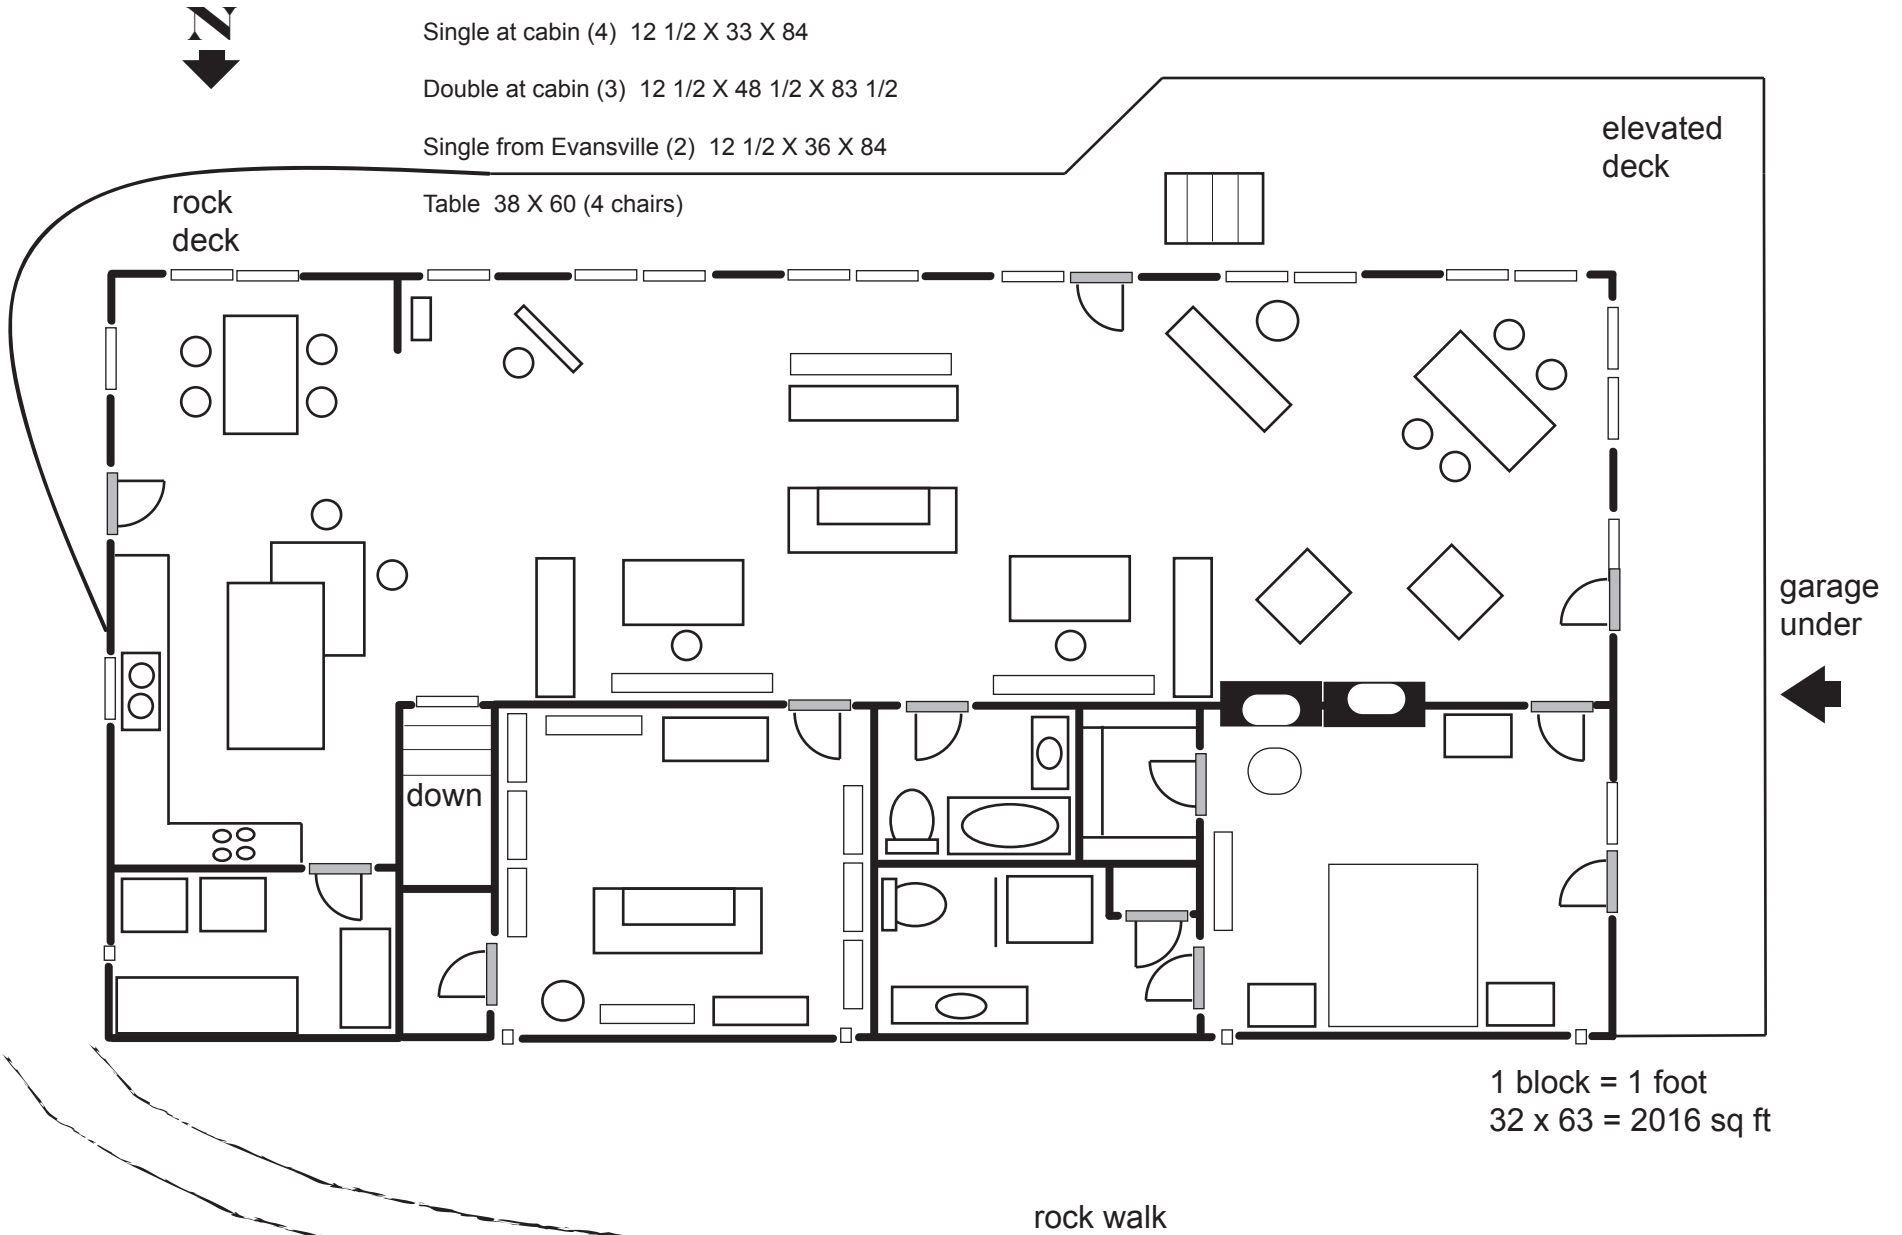

Here are your measurements for bookcases.

Single at cabin (4) 12 1/2 X 33 X 84

Double at cabin (3) 12 1/2 X 48 1/2 X 83 1/2

Single from Evansville (2) 12 1/2 X 36 X 84

Table 38 X 60 (4 chairs)

1 block = 1 foot
32 x 63 = 2016 sq ft