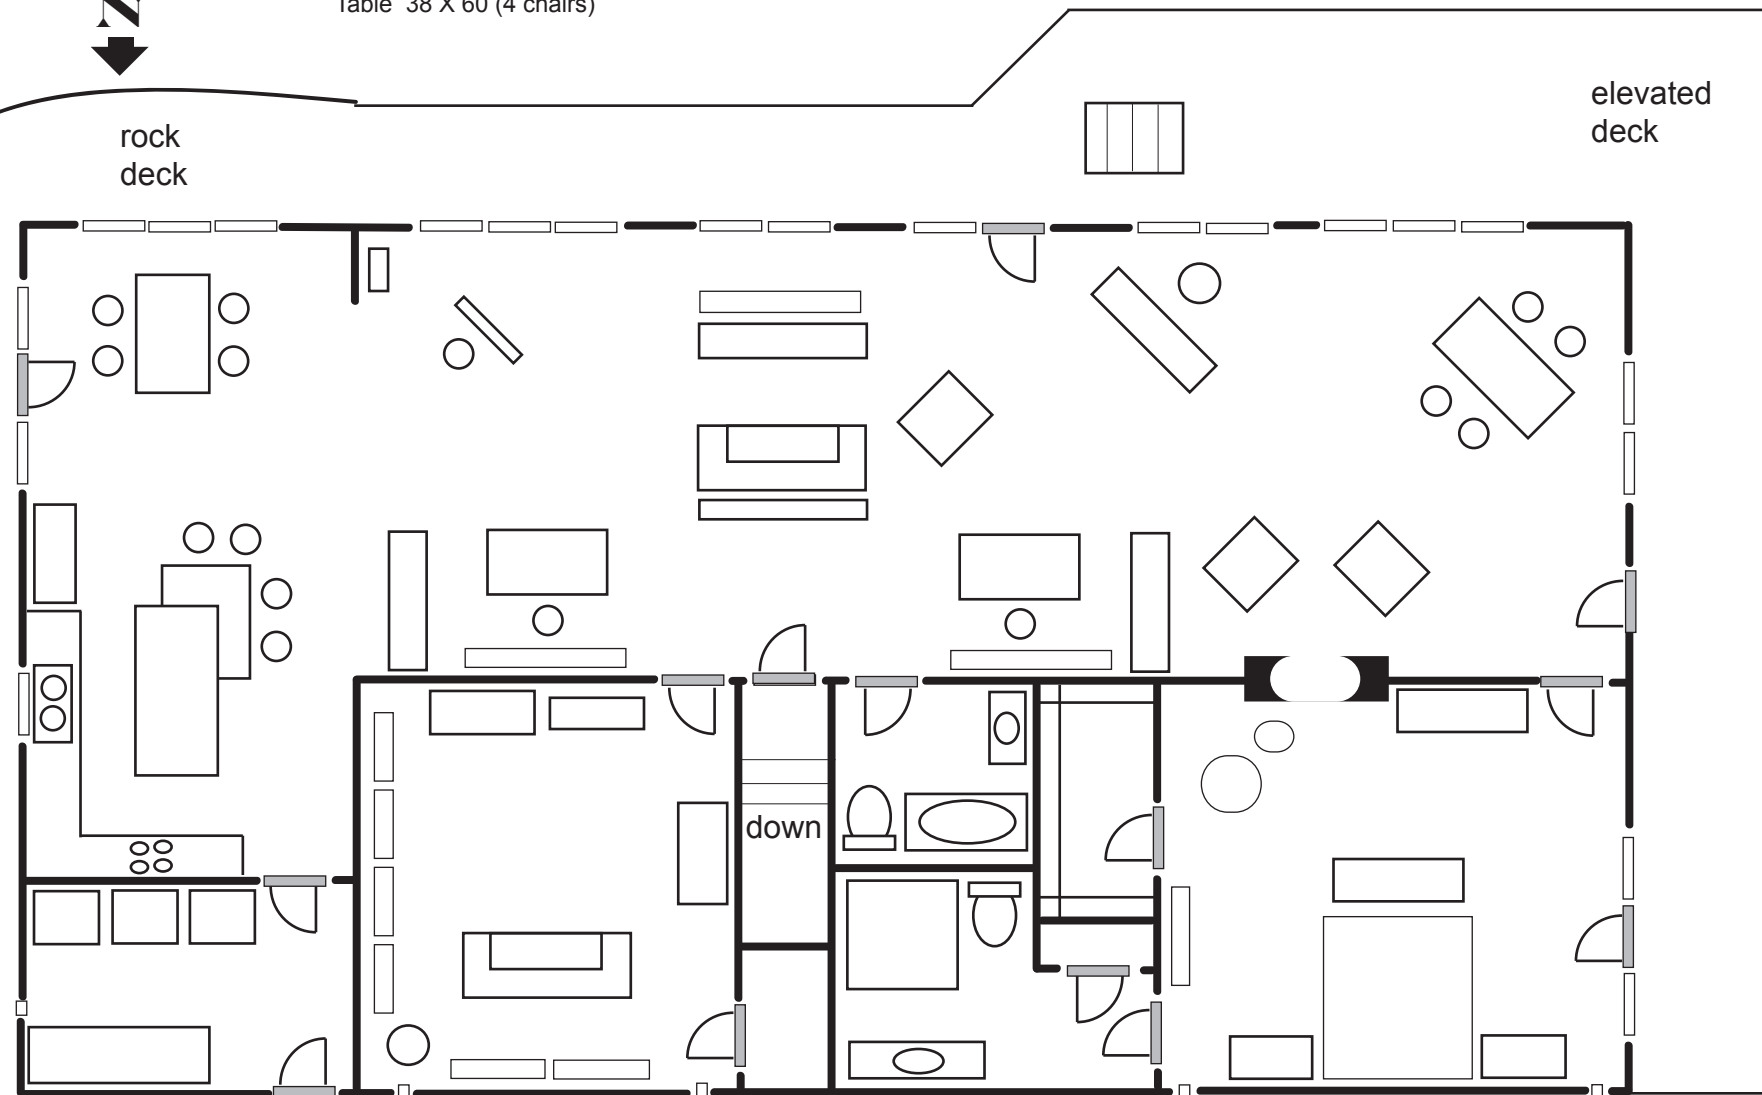

Here are your measurements for bookcases.  
 Single at cabin (4) 12 1/2 X 33 X 84  
 Double at cabin (3) 12 1/2 X 48 1/2 X 83 1/2  
 Single from Evansville (2) 12 1/2 X 36 X 84  
 Table 38 X 60 (4 chairs)

garage  
under  
←

1 block = 1 foot  
 36 x 67 = 2412 sq ft

rock walk