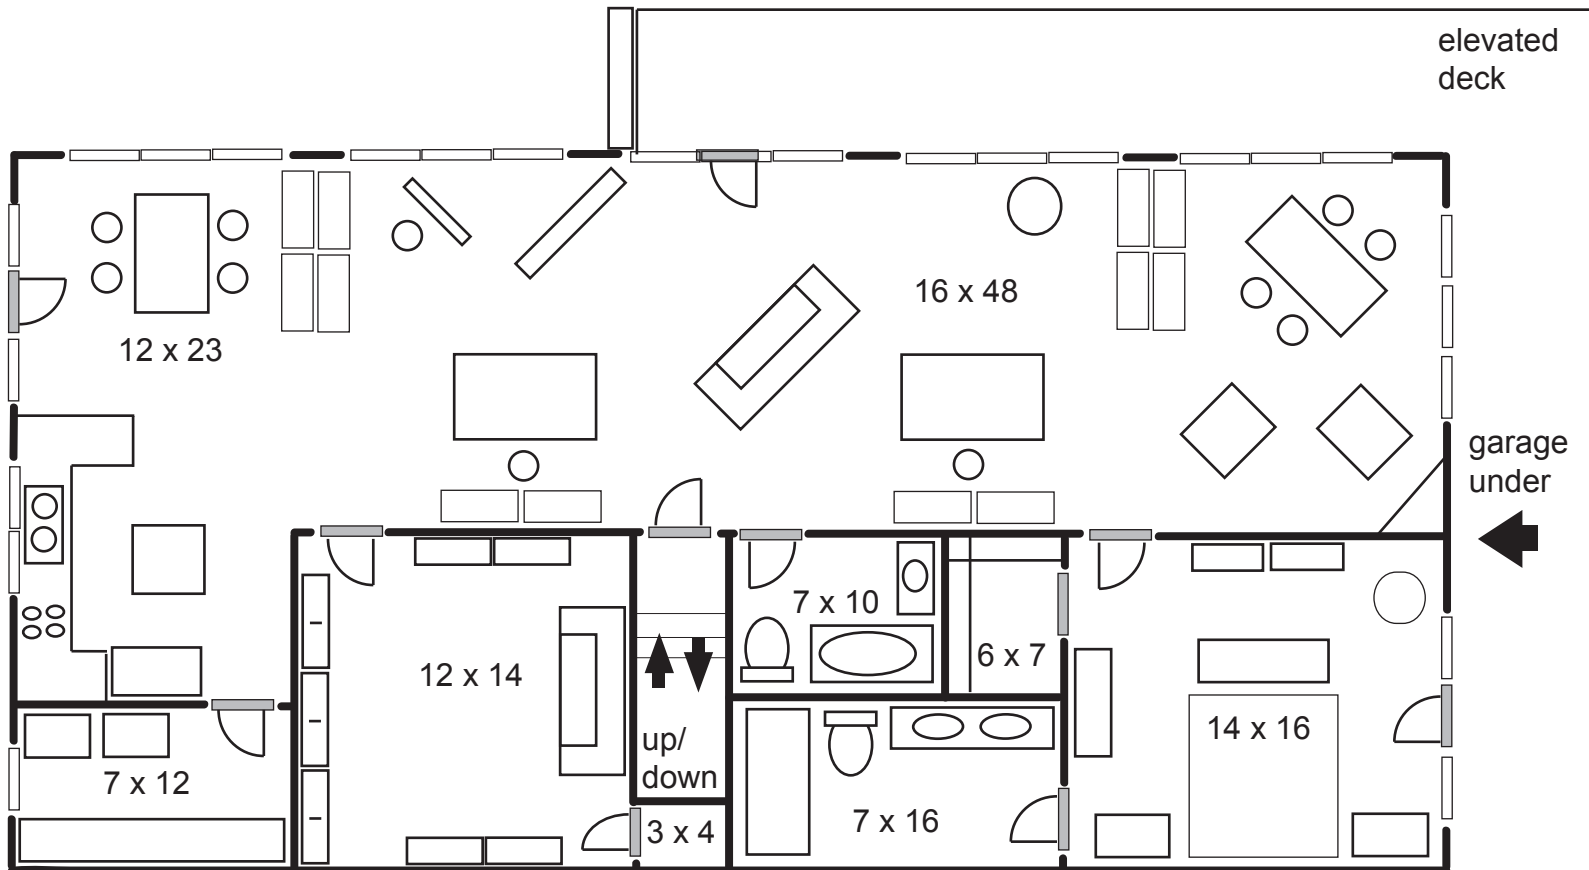

Here are your measurements for bookcases.
Single at cabin (4) 12 1/2 X 33 X 84
Double at cabin (3) 12 1/2 X 48 1/2 X 83 1/2
Single from Evansville (2) 12 1/2 X 36 X 84
Table 38 X 60 (4 chairs)

Boulder Mountain Retreat
Three Creeks West Parcel 1

Larry Johnson & Annette Lamb
214.499.8706 ljohnson@mail.escapes.com
936.223.6667 alamb@eduscap.es.com
620.343.7989 voice mail/fax
<http://eduscap.es.com/teasdale>

1 block = 1 foot
30 x 60 = 1800 sq ft

Version 5 Created 9.19.2006