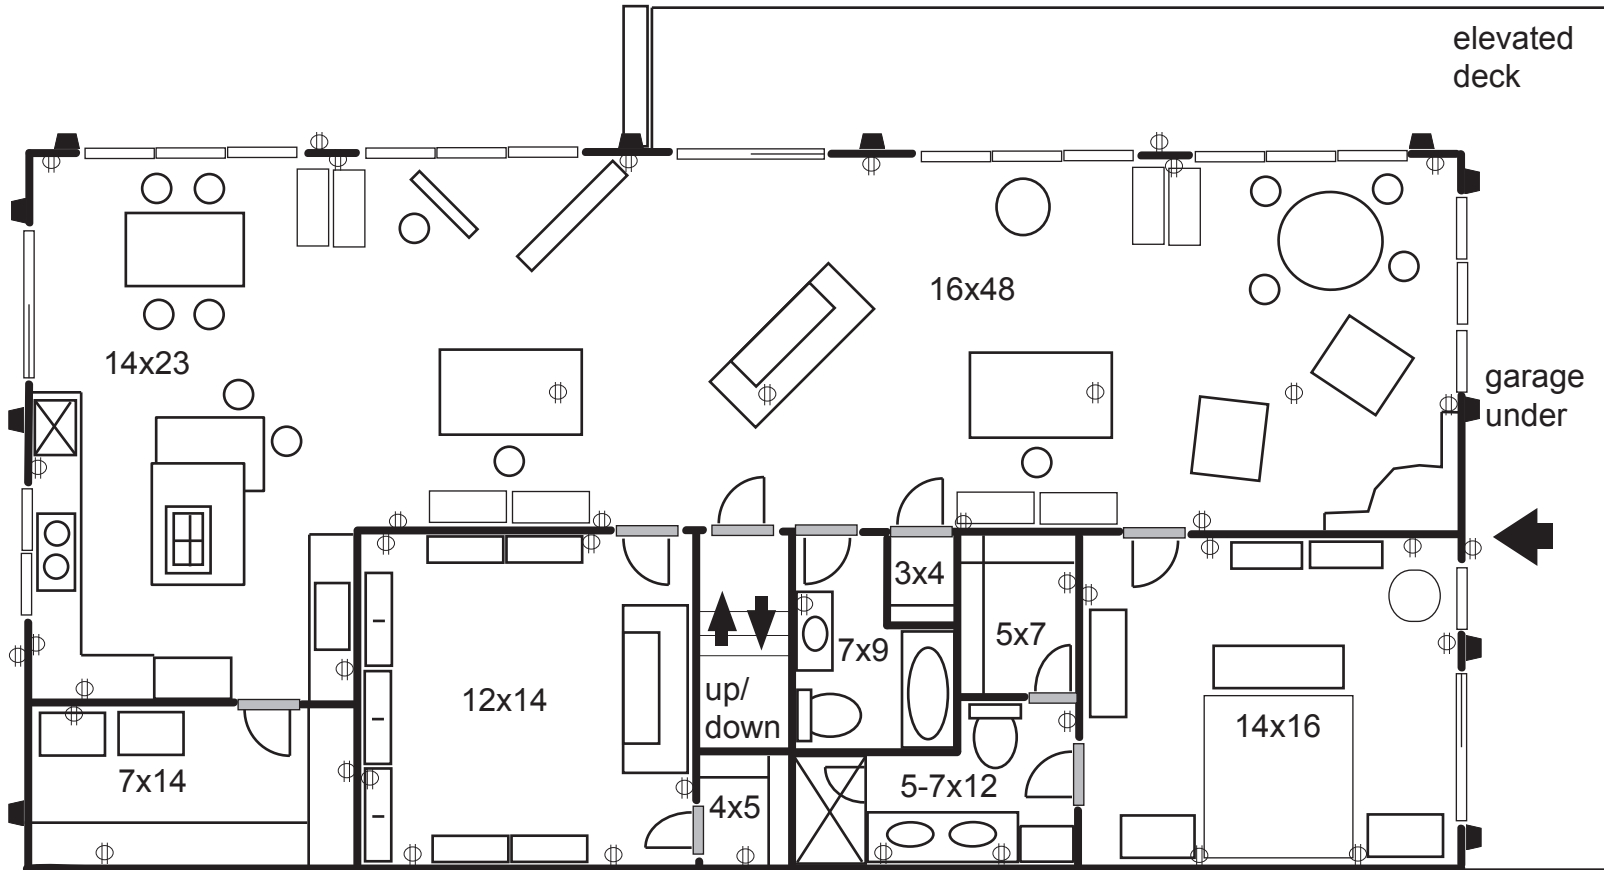

Here are your measurements for bookcases.
Single at cabin (4) 12 1/2 X 33 X 84
Double at cabin (3) 12 1/2 X 48 1/2 X 83 1/2
Single from Evansville (2) 12 1/2 X 36 X 84
Table 38 X 60 (4 chairs)

Boulder Mountain Retreat
Three Creeks West Parcel 1

1 block = 1 foot
30 x 60 = 1800 sq ft